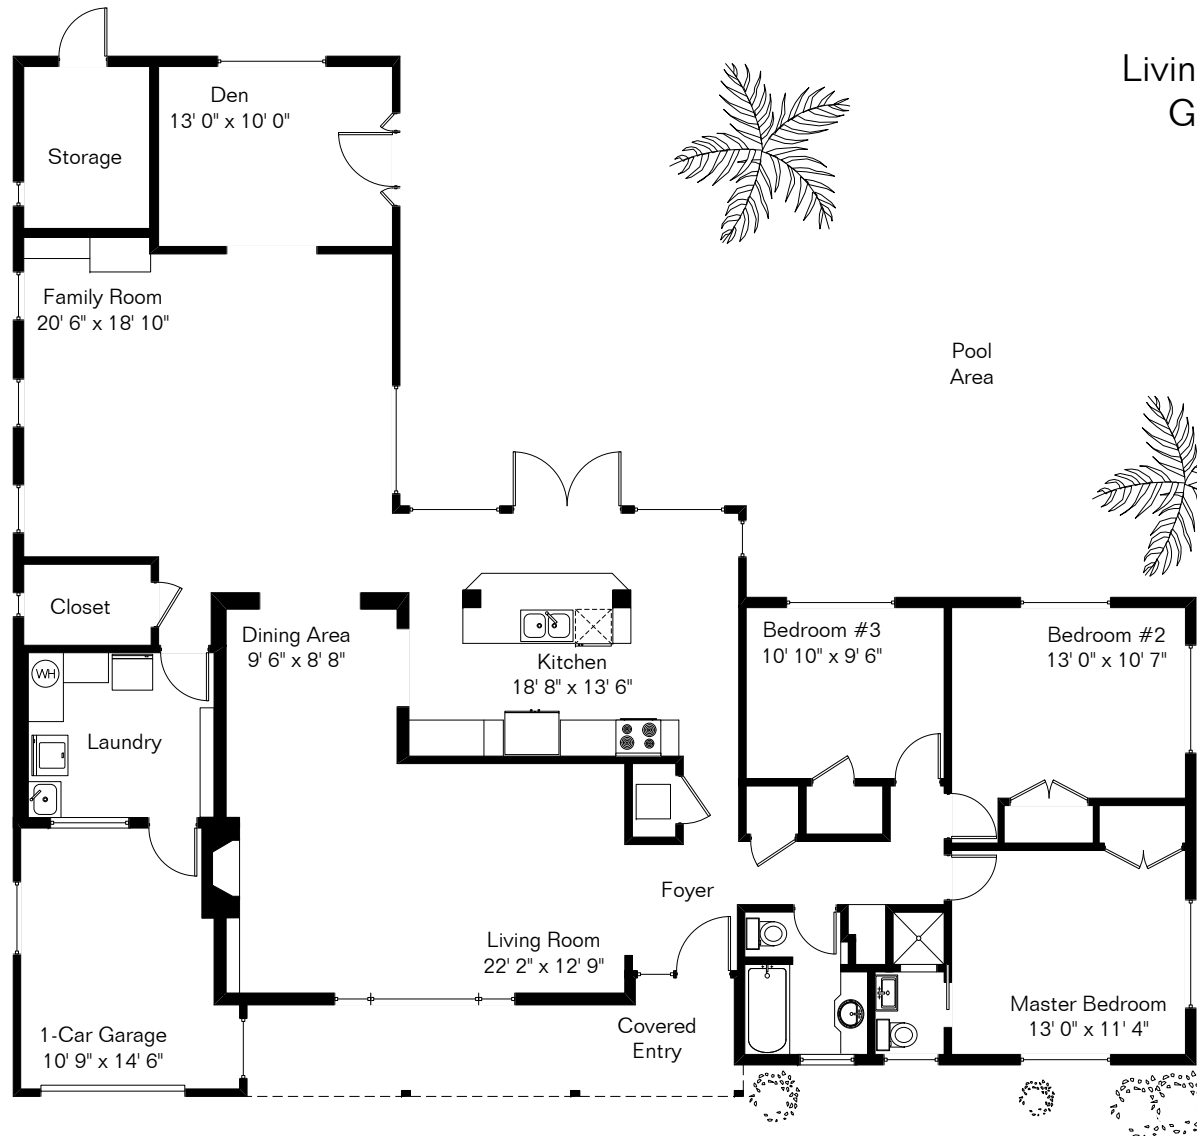

The square footages and room size information are deemed to be reliable but are not guaranteed and should be independently verified.

1322 E Vermont Ave

Presented by BloodhoundRealty.com
(602) 369-9275

Living Area 2,130 Sq Ft
Garage 173 Sq Ft

Site Visit March 2008

0 ft. 6 ft. 10 ft. 20 ft.

Copyright 2008 Floor Plans First! LLC
All Rights Reserved.

www.FloorPlansFirst.com

Toll Free (877) 887-1500
Voice (520) 881-1500
Fax (520) 791-7701

Floor Plans First!
See the Floor Plan First